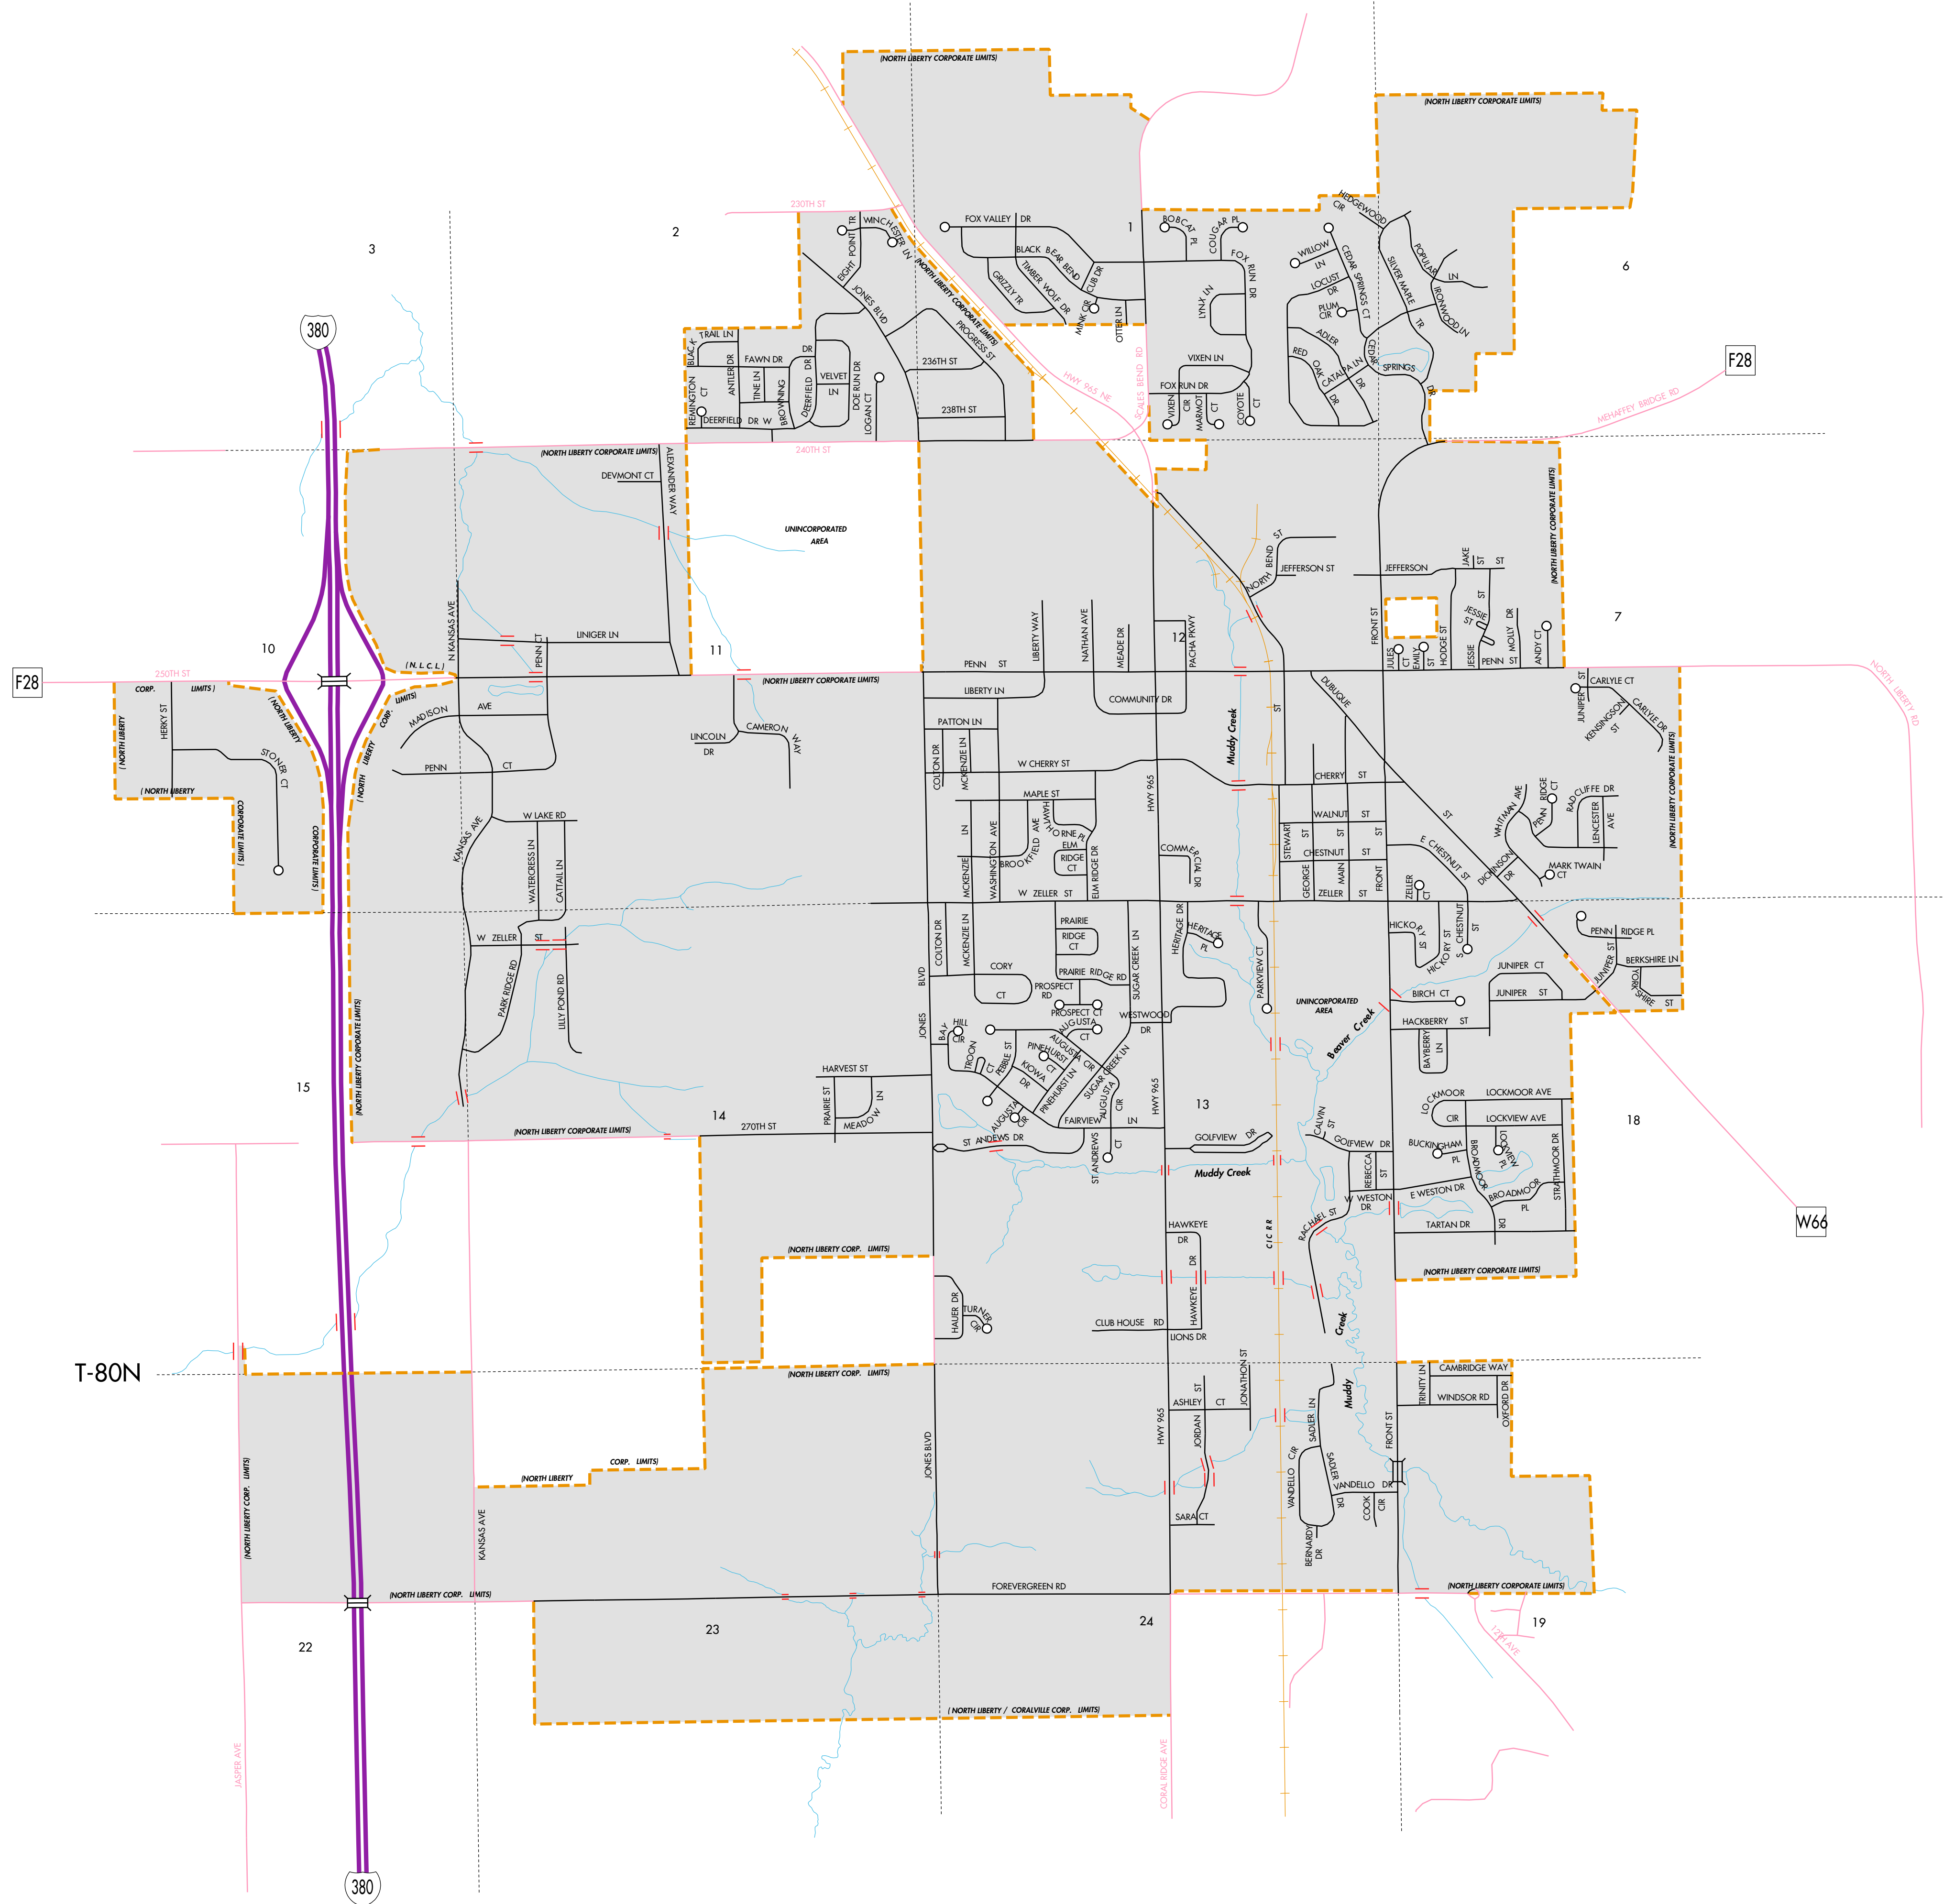

R-7W R-6W

LEGEND

- INTERSTATE ROUTE
- FREEWAY OR EXPRESSWAY ROUTE
- U.S. NUMBERED ROUTE
- STATE NUMBERED ROUTE
- COUNTY NUMBERED ROUTE
- LOCAL ROAD OR CITY STREET
- RAILROAD
- CORPORATION LINE
- SECTION LINE
- CUL DE SAC
- SECTION, TOWNSHIP & RANGE NUMBERS

HIGHWAY AND STREET MAP
OF
**NORTH LIBERTY
IOWA**

PREPARED BY
IOWA DEPARTMENT OF TRANSPORTATION
DIVISION OF PLANNING AND PROGRAMMING
OFFICE OF TRANSPORTATION DATA
PHONE (515) 239-1289
IN COOPERATION WITH
UNITED STATES DEPARTMENT OF TRANSPORTATION
FEDERAL HIGHWAY ADMINISTRATION

52-5557