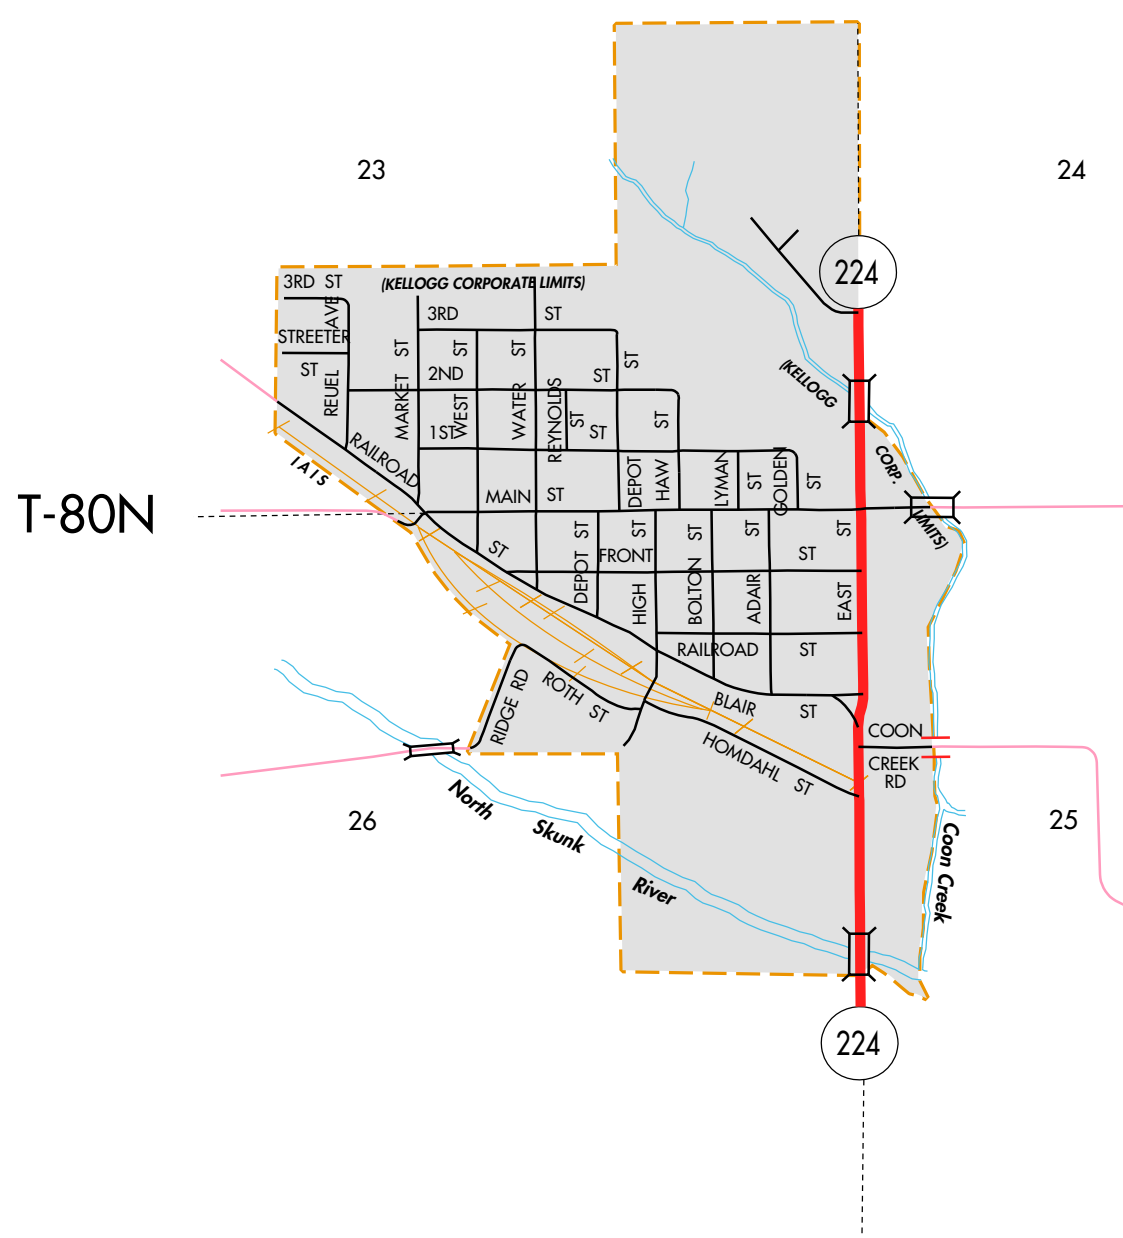

R-18W

LEGEND

INTERSTATE ROUTE	
FREEWAY OR EXPRESSWAY ROUTE	
U.S. NUMBERED ROUTE	
STATE NUMBERED ROUTE	
COUNTY NUMBERED ROUTE	
LOCAL ROAD OR CITY STREET	
RAILROAD	
CORPORATION LINE	
SECTION LINE	
CUL DE SAC	
SECTION, TOWNSHIP & RANGE NUMBERS	

HIGHWAY AND STREET MAP
OF

**KELLOGG
IOWA**

PREPARED BY
IOWA DEPARTMENT OF TRANSPORTATION
DIVISION OF PLANNING AND PROGRAMMING
OFFICE OF TRANSPORTATION DATA
PHONE (515) 239-1289
IN COOPERATION WITH
UNITED STATES DEPARTMENT OF TRANSPORTATION
FEDERAL HIGHWAY ADMINISTRATION