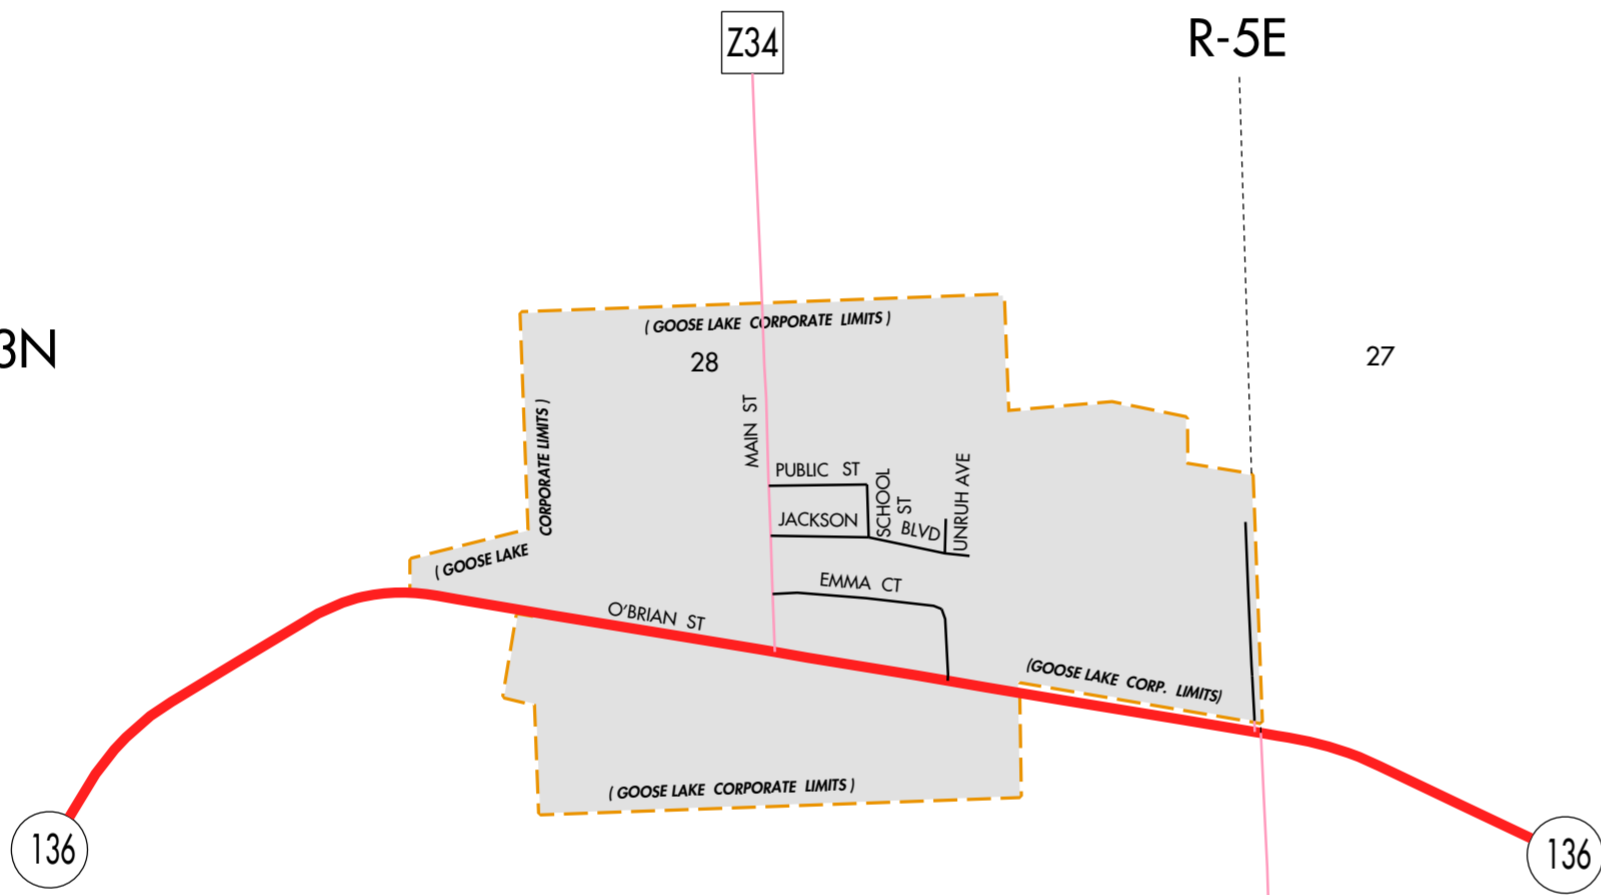

T-83N

LEGEND

- INTERSTATE ROUTE
- FREEWAY OR EXPRESSWAY ROUTE
- U.S. NUMBERED ROUTE
- STATE NUMBERED ROUTE
- COUNTY NUMBERED ROUTE
- LOCAL ROAD OR CITY STREET
- RAILROAD
- CORPORATION LINE
- SECTION LINE
- CUL DE SAC
- SECTION, TOWNSHIP & RANGE NUMBERS

HIGHWAY AND STREET MAP
OF
GOOSE LAKE
IOWA

PREPARED BY
IOWA DEPARTMENT OF TRANSPORTATION
DIVISION OF PLANNING AND PROGRAMMING
OFFICE OF TRANSPORTATION DATA
PHONE (515) 239-1289
IN COOPERATION WITH
UNITED STATES DEPARTMENT OF TRANSPORTATION
FEDERAL HIGHWAY ADMINISTRATION

23-2980