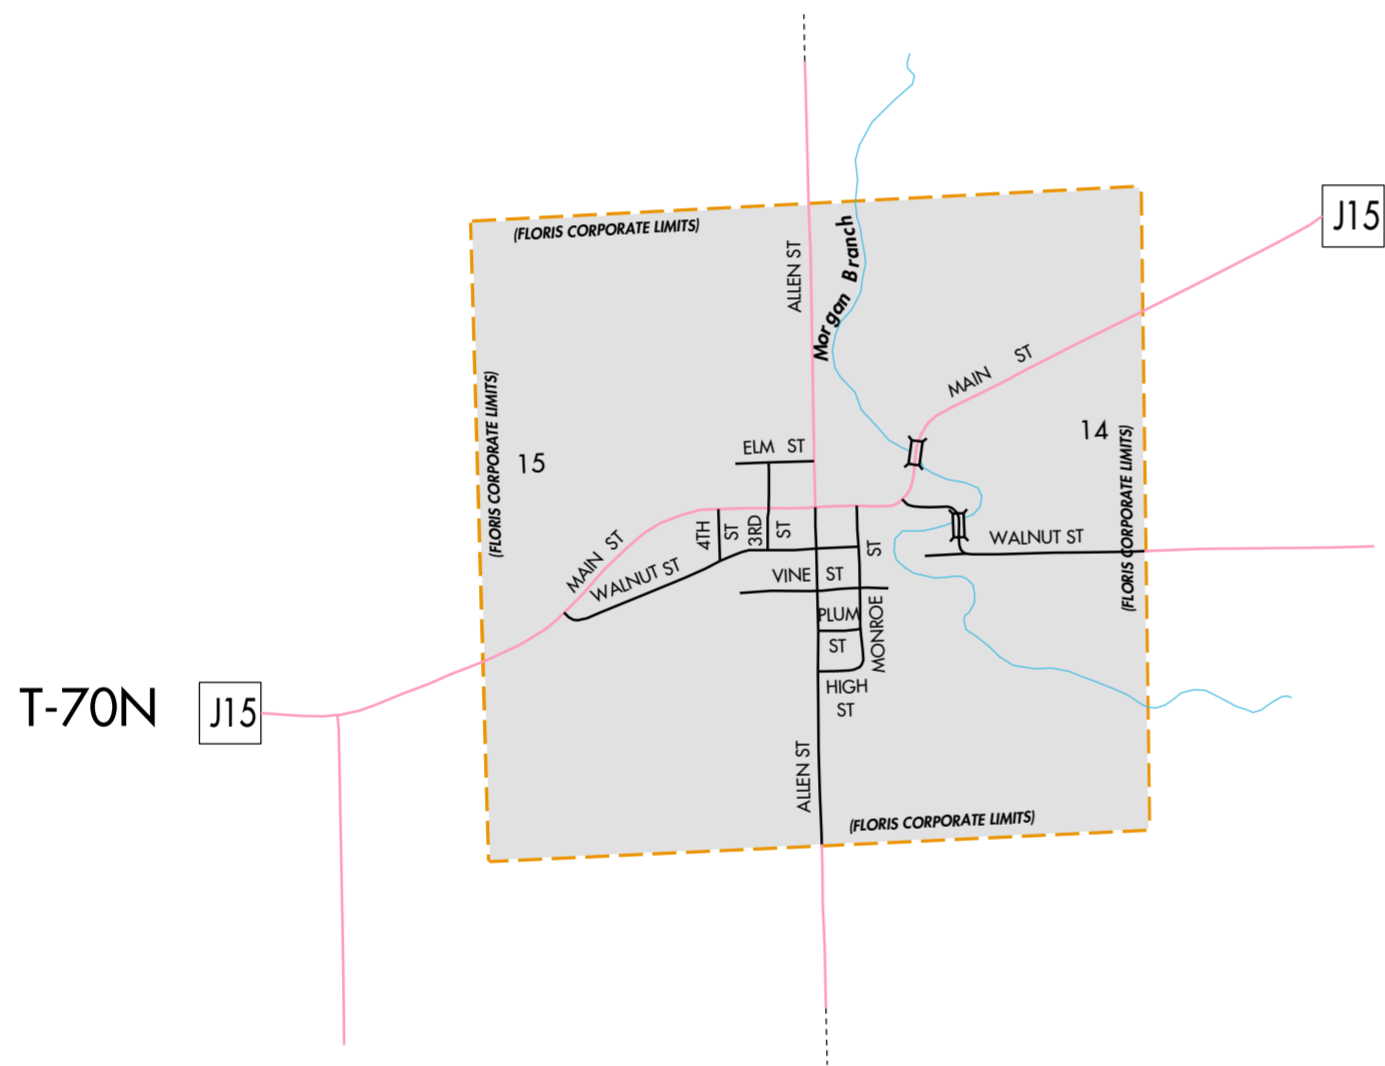

R-13W

LEGEND

- | | |
|-----------------------------------|--|
| INTERSTATE ROUTE | |
| FREEWAY OR EXPRESSWAY ROUTE | |
| U.S. NUMBERED ROUTE | |
| STATE NUMBERED ROUTE | |
| COUNTY NUMBERED ROUTE | |
| LOCAL ROAD OR CITY STREET | |
| RAILROAD | |
| CORPORATION LINE | |
| SECTION LINE | |
| CUL DE SAC | |
| SECTION, TOWNSHIP & RANGE NUMBERS | |

HIGHWAY AND STREET MAP
OF

FLORIS
IOWA

PREPARED BY
IOWA DEPARTMENT OF TRANSPORTATION
DIVISION OF PLANNING AND PROGRAMMING
OFFICE OF TRANSPORTATION DATA
PHONE (515) 239-1289
IN COOPERATION WITH
UNITED STATES DEPARTMENT OF TRANSPORTATION
FEDERAL HIGHWAY ADMINISTRATION

26-2620