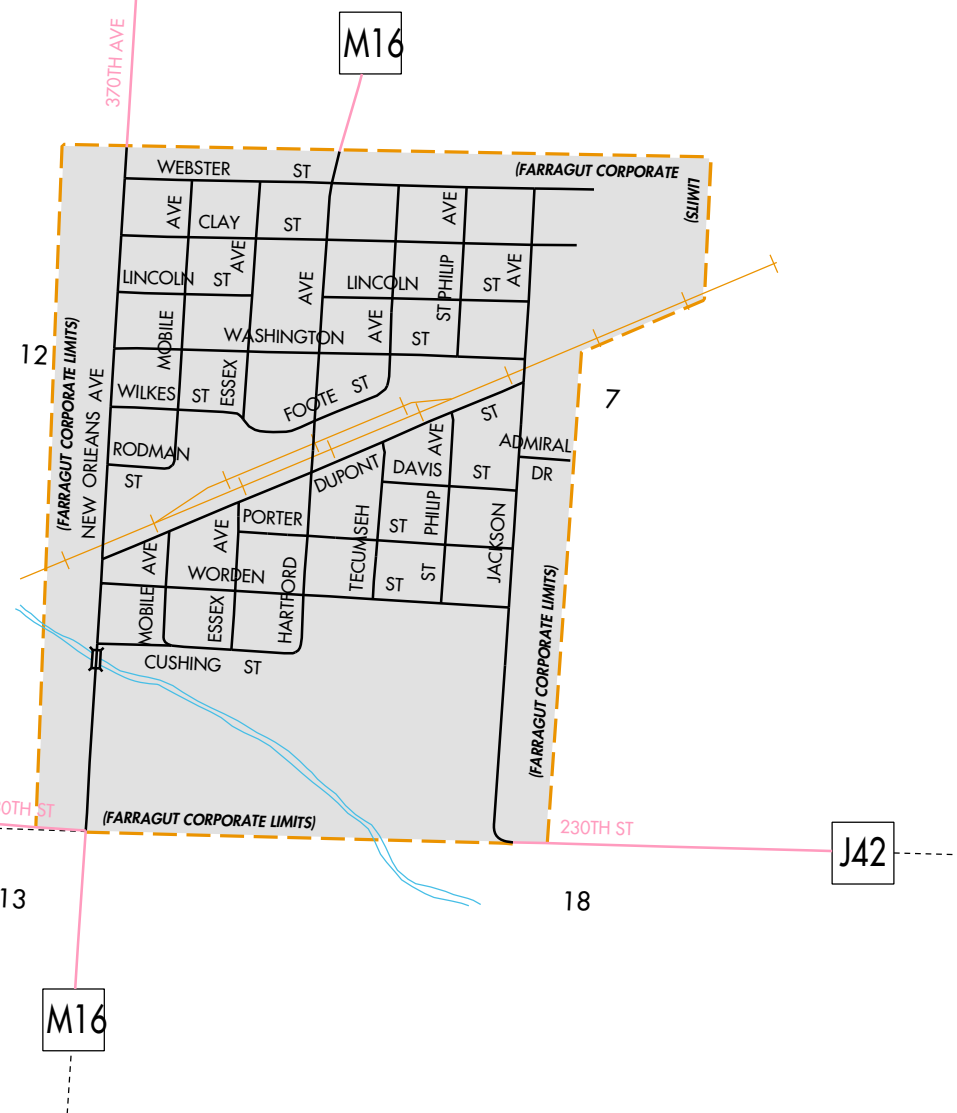

R-41W R-40W

M16

LEGEND

- INTERSTATE ROUTE
- FREEWAY OR EXPRESSWAY ROUTE
- U.S. NUMBERED ROUTE
- STATE NUMBERED ROUTE
- COUNTY NUMBERED ROUTE
- LOCAL ROAD OR CITY STREET
- RAILROAD
- CORPORATION LINE
- SECTION LINE
- CUL DE SAC
- SECTION, TOWNSHIP & RANGE NUMBERS

SCALE IN MILES

SCALE IN KILOMETERS

HIGHWAY AND STREET MAP  
OF  
**FARRAGUT**  
**IOWA**

PREPARED BY  
IOWA DEPARTMENT OF TRANSPORTATION  
DIVISION OF PLANNING AND PROGRAMMING  
OFFICE OF TRANSPORTATION DATA  
PHONE (515) 239-1289  
IN COOPERATION WITH  
UNITED STATES DEPARTMENT OF TRANSPORTATION  
FEDERAL HIGHWAY ADMINISTRATION

36-2515